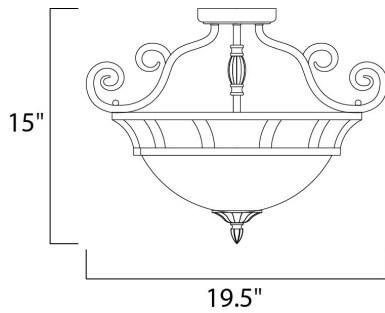

PRODUCT DESCRIPTION

This decorative classic in Oil Rubbed Bronze finish is both dramatic and subtle, with or without shades.

MEASUREMENTS

DIMENSION : 19.5" L x 19.5" W x 15" H
 HANGING WEIGHT : 6.43 lb

LAMPING